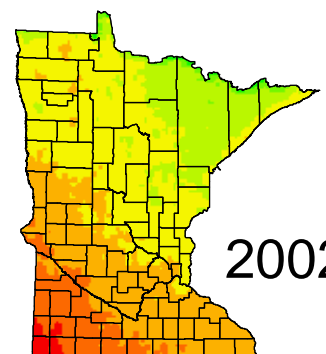

Average Solar Radiation in Minnesota, 1998-2002

1998

1999

2000

2001

2002

MINNESOTA
DEPARTMENT OF
COMMERCE

Watts / Square Meter

Note: Differences between high and low values are roughly 15%.