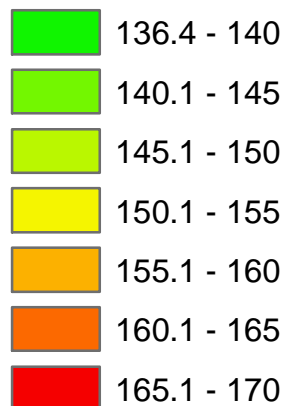

Average Solar Radiation in Minnesota, 1998-2002

1998

1999

2000

2001

2002

MINNESOTA
DEPARTMENT OF
COMMERCE

Watts / Square Meter

Note: Differences between high and low values are roughly 15%.