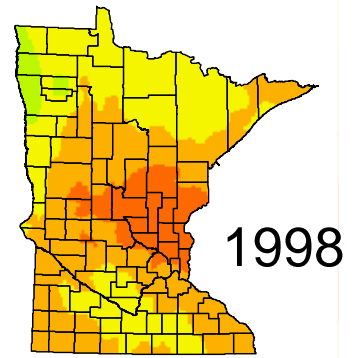

Average Solar Radiation in Minnesota, 1998-2002

1998

1999

2000

2001

2002

MINNESOTA
DEPARTMENT OF
COMMERCE

Watts / Square Meter

Note: Differences between high and low values are roughly 15%.