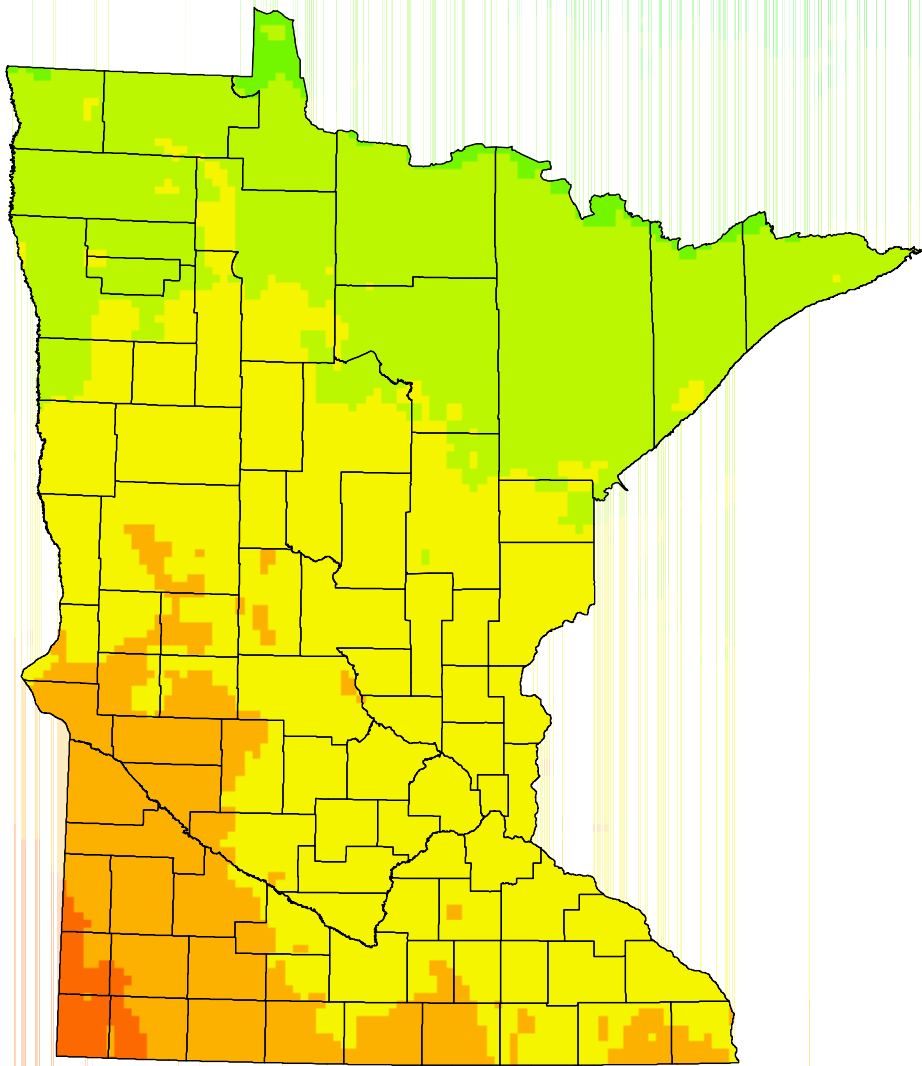

Average Solar Radiation in Minnesota, 1998-2002

1998

1999

2000

2001

2002

MINNESOTA
DEPARTMENT OF
COMMERCE

Watts / Square Meter

Note: Differences between high and low values are roughly 15%.